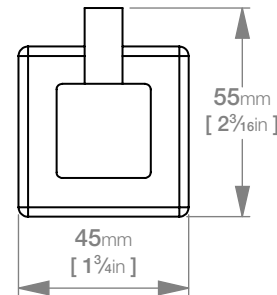

Original UX Fischer® Wall Plug supplied, phased in from June 2015.

BB™ BATHROOM BUTLER

USA: 631.464.2851 • info@bathroombutler.com • www.bathroombutler.com
South Africa: 0860 104 653 • info@bathroombutler.co.za • www.bathroombutler.co.za
Australia: 1300 133 320 • sales@bathe.net.au • www.bathe.net.au
Mauritius: 230 242 1248 • sales@lisinggroup.com • www.bathroombutler.com

Document version **2.3**
Product version **2.1**