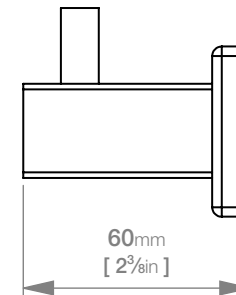

8510 ROBE HOOK SINGLE

8500 Series Premium Collection

Wall Fixings Supplied:
Masonry

Code: 8510POLS

Finish: Polished

GRADE 304 Stainless Steel

Code: 8510BRSH

Finish: Brushed

GRADE 304 Stainless Steel

Dimensions given are in **mm** and [**inches**].
Bathroom Butler® reserves the right to alter and/or remove designs from time to time without prior notice.
This drawing is to be used for reference purposes only. E &O.E.

Copyright Bathroom Butler® 2019

Original UX Fischer® Wall Plug supplied, phased in from June 2015.

BB™ BATHROOM BUTLER

USA: 631.464.2851 • info@bathroombutler.com • www.bathroombutler.com
South Africa: 0860 104 653 • info@bathroombutler.co.za • www.bathroombutler.co.za
Australia: 1300 133 320 • sales@bathe.net.au • www.bathe.net.au
Mauritius: 230 242 1248 • sales@lisinggroup.com • www.bathroombutler.com

Document version **2.3**
Product version **2.1**